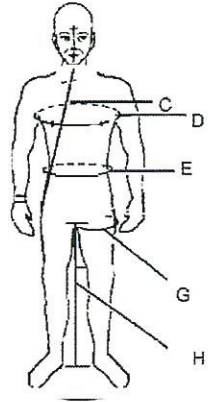

- Hackey Handle _____
- Freely Pud _____
- Cutaway _____

Special Instructions:

Office Use Only

Serial# _____

Date rec'd _____

Date Proc _____

Yoke _____

MLW _____

Legpad _____

Lateral _____

Container Size _____