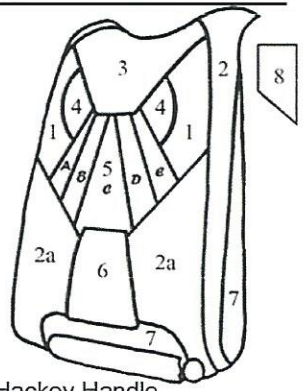

- Hackey Handle _____
- Freely Pud _____
- Cutaway _____

Special Instructions:

Office Use Only

Serial# _____

Date rec'd _____

Date Proc _____

Yoke _____

MLW _____

Legpad _____

Lateral _____

Container Size _____